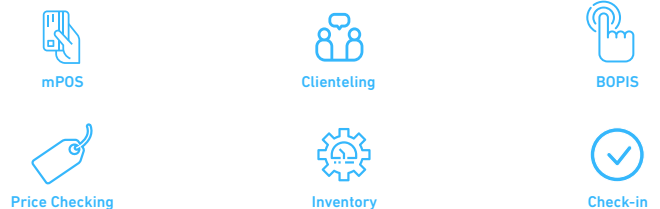

Button access key fob and barrel lock key

COMPLIANCE

FCC, EMI, RoHS, CE

ENVIRONMENT

OPERATING: 0° - 35° C (32° - 95° F)
 STORAGE: -20° - 45° C (-4° - 113° F)

SOLUTIONS

INDUSTRIES WE SERVE