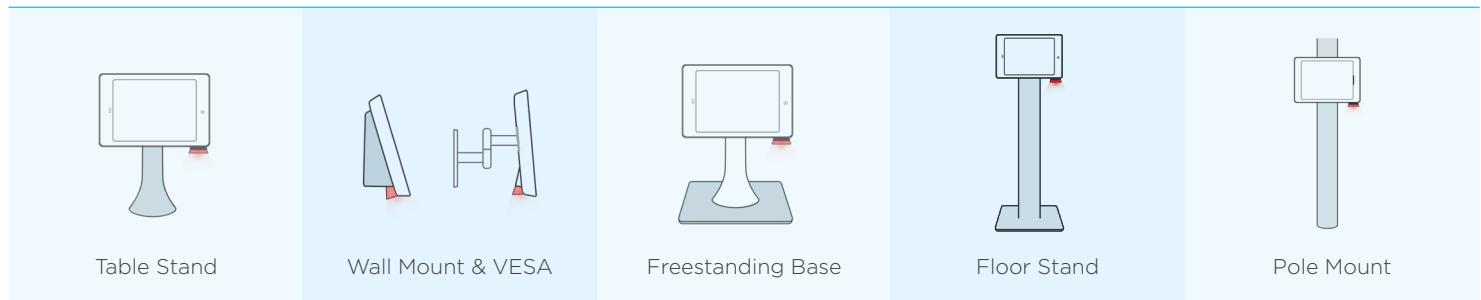

MOUNTING OPTIONS