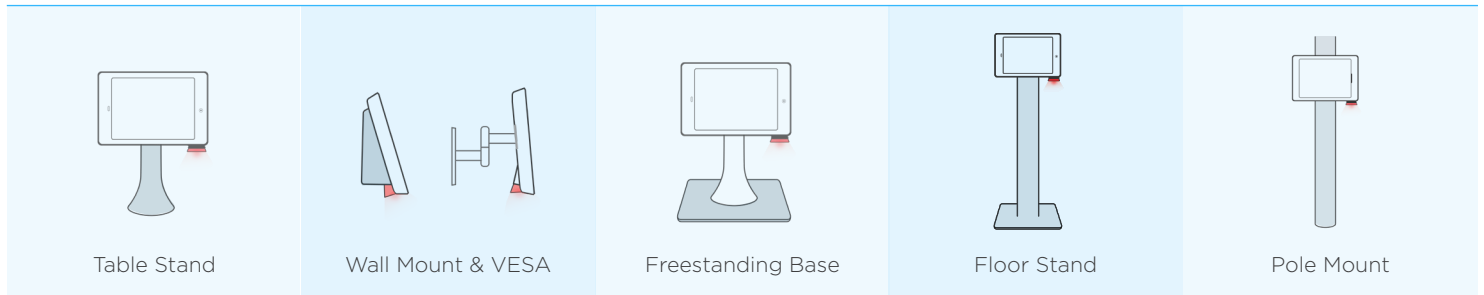

MOUNTING OPTIONS