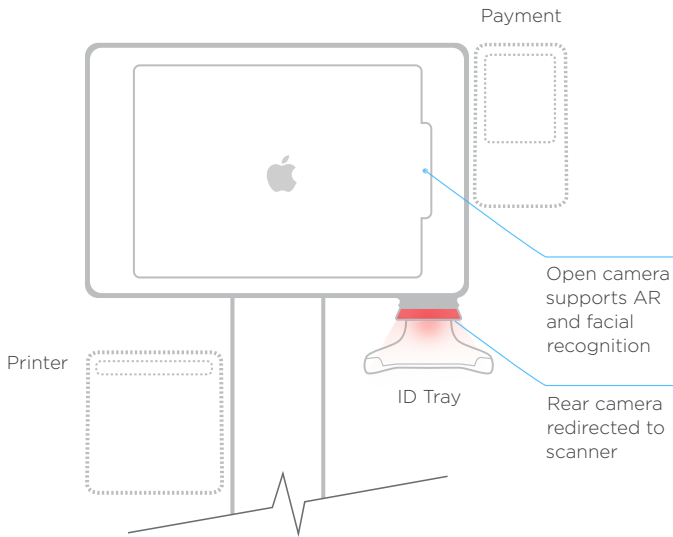

INTERACTIVE KIOSK SPECIFICATIONS

KIOSK OPTIONS