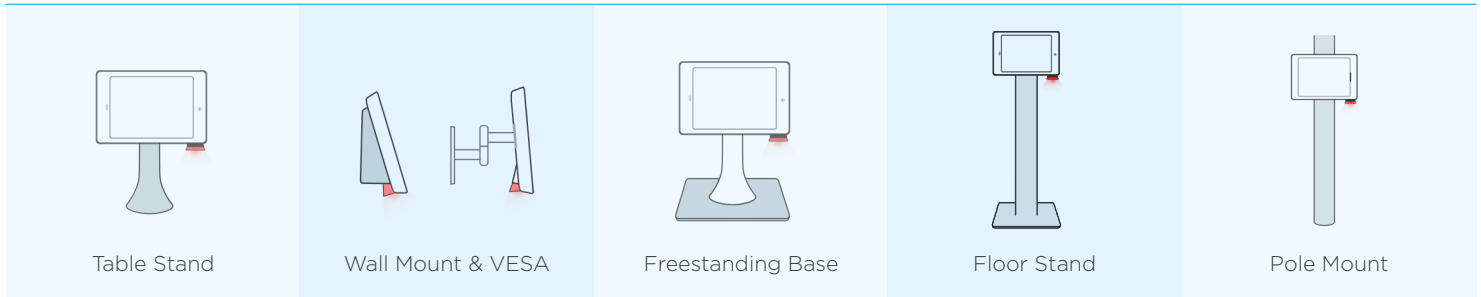

MOUNTING OPTIONS